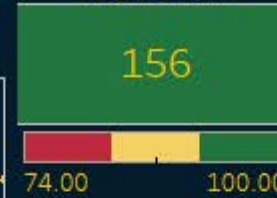

Key Performance Indicator Dashboard

Media Hits

August 2022

Type of Media Hit

- Positive Media Hits
- Neutral Media Hits
- Negative Media Hits

Website and Social Media Performance

	August 2022	12 Month Average
Website visits	12,556	12,984
Social media impressions	215,873	52,582

Technology

	August 2022	12 Month Average
Critical system downtime during working hours*	0	0.09
Sum of Lost unit hours due to IT issues - East	00:00:00	00:23:44
Sum of Lost unit hours due to IT issues - West	00:55:00	00:33:16