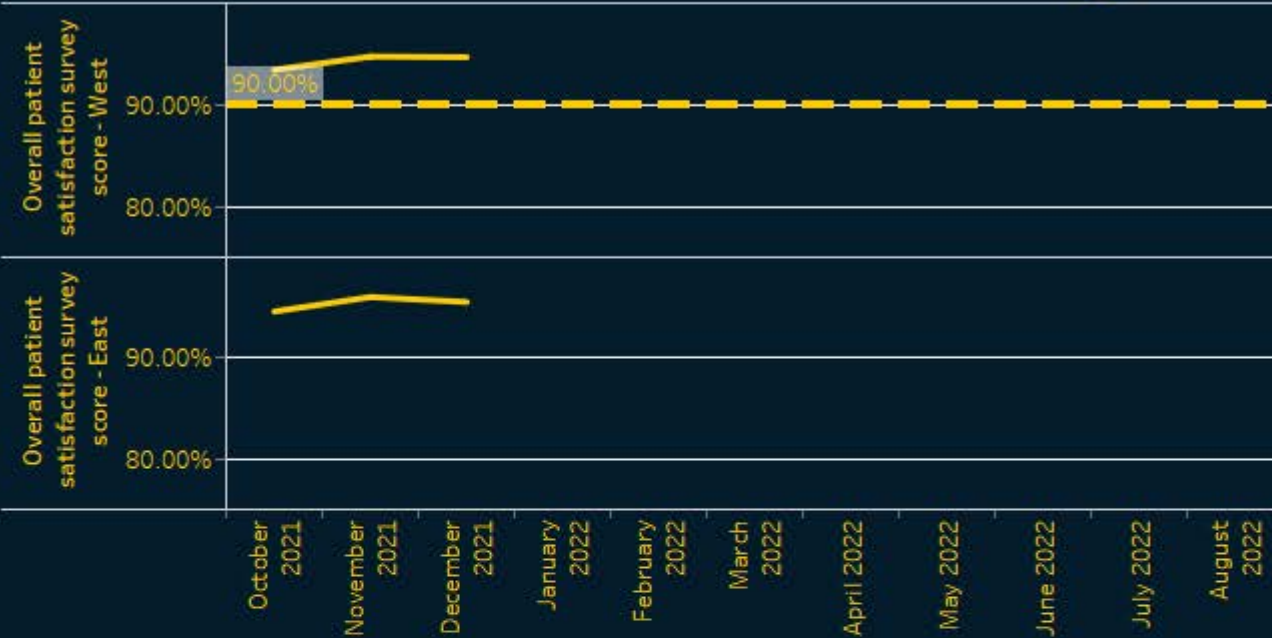

Overall patient satisfaction survey scores